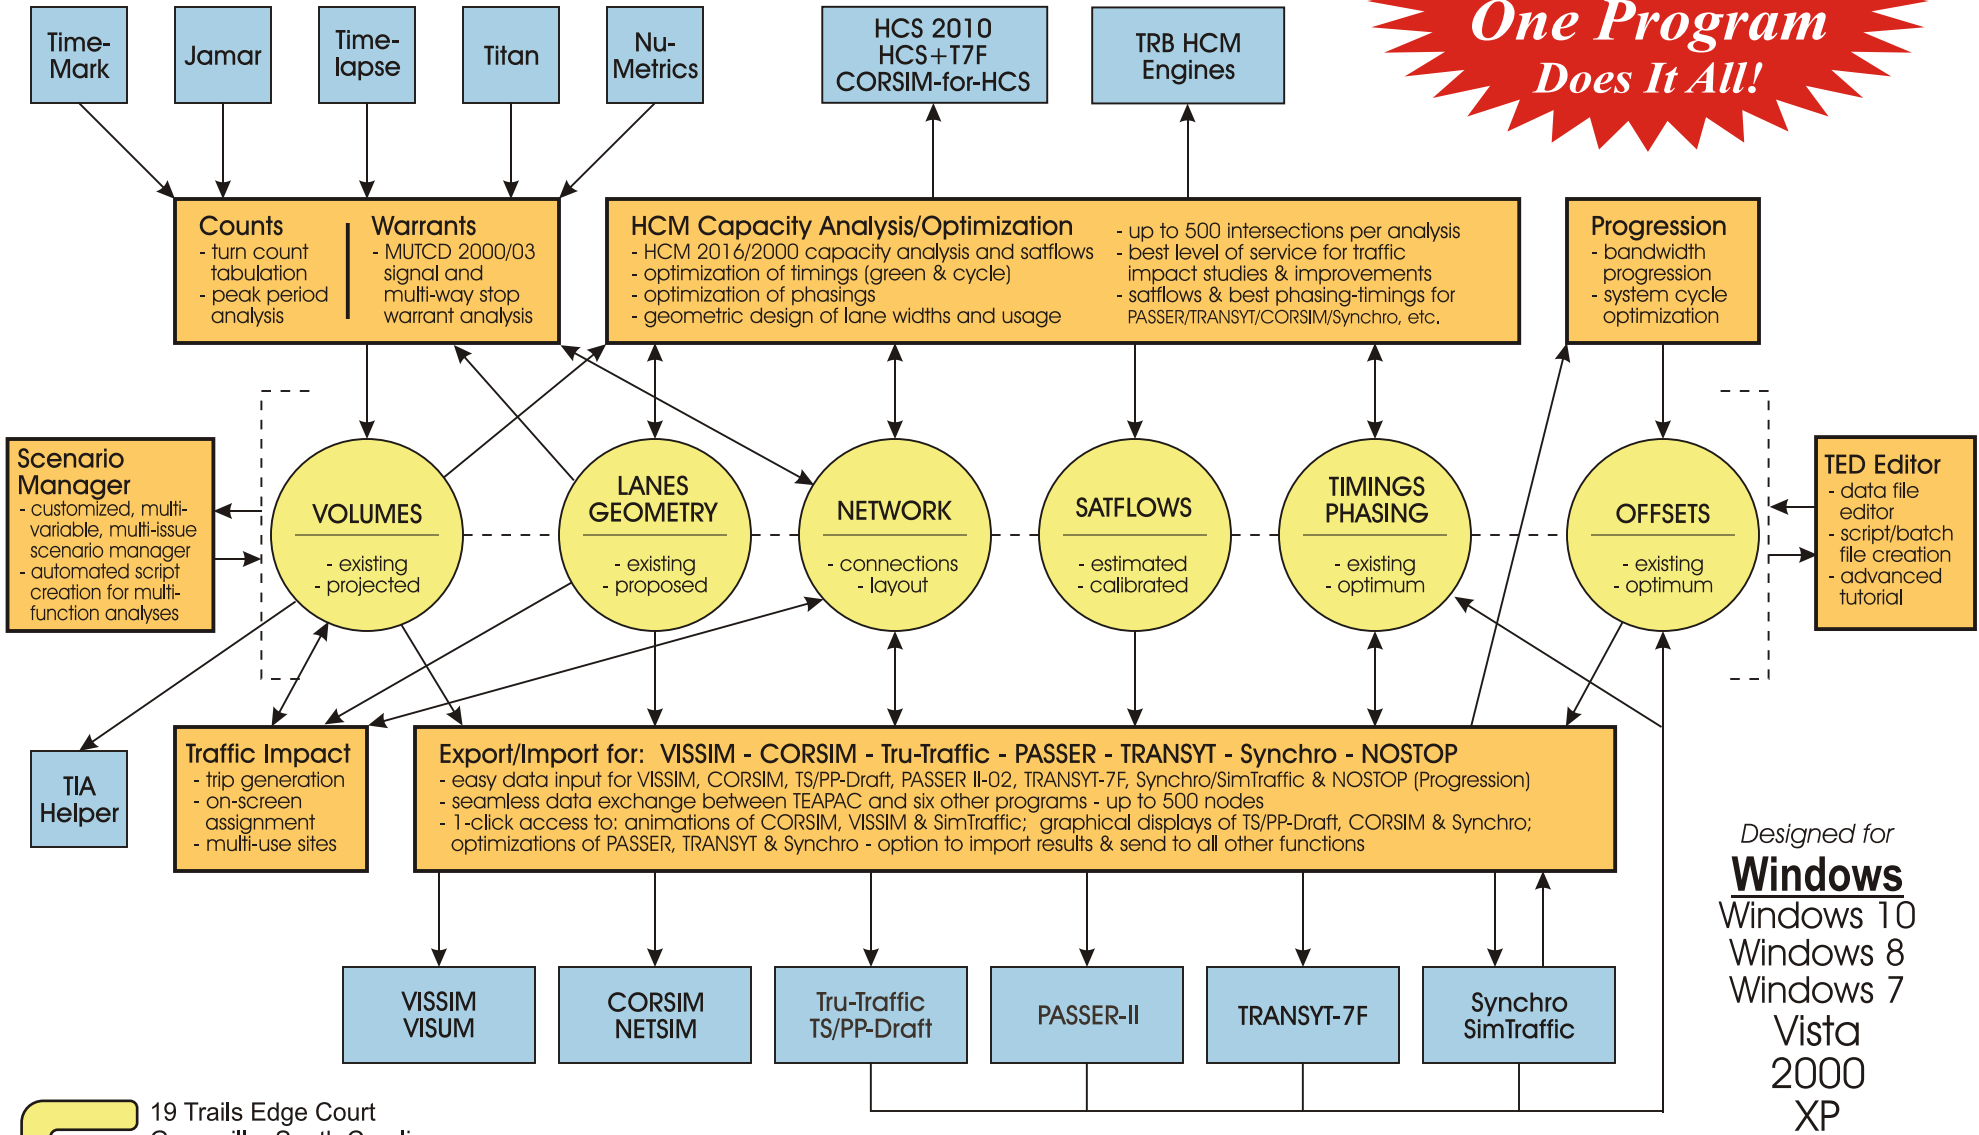

TEAPAC Complete 2016

Integrated System of Traffic Software

with
HCM 2016 & 2000
One Program
Does It All!

Designed for
Windows
Windows 10
Windows 8
Windows 7
Vista
2000
XP

SC 19 Trails Edge Court
Greenville, South Carolina
U.S.A. 29617
www.StrongConcepts.com
info@StrongConcepts.com
(847) 814-4487 fax: 474-4486
Strong Concepts

"First in Integrated Traffic Software"
40 Years