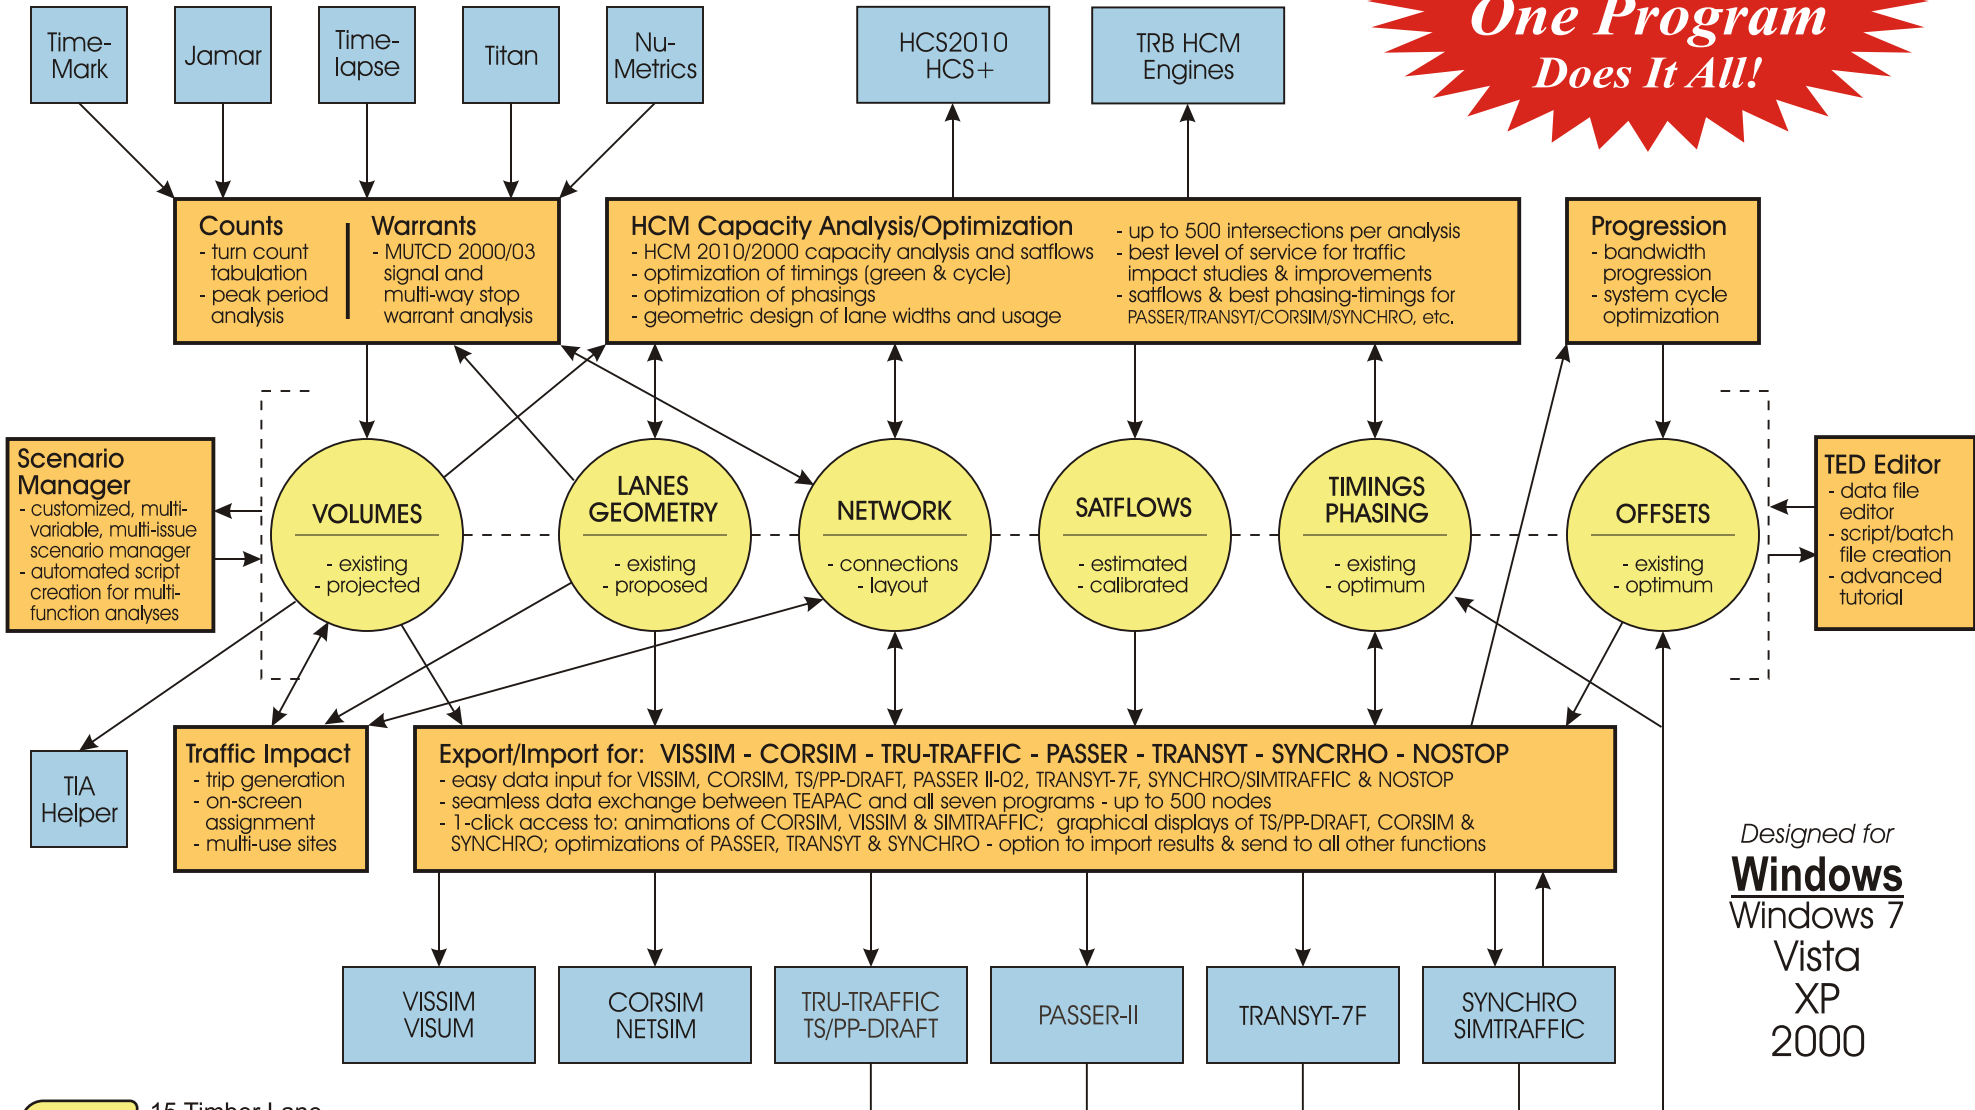

# TEAPAC Complete 2010

Integrated System of Traffic Software

Designed for  
**Windows**  
Windows 7  
Vista  
XP  
2000

**Strong Concepts**  
15 Timber Lane  
Northbrook, Illinois  
U.S.A. 60062-3715  
www.StrongConcepts.com  
info@StrongConcepts.com  
(847) 564-0386 fax: 474-4486

"First in Integrated Traffic Software"  
38 Years