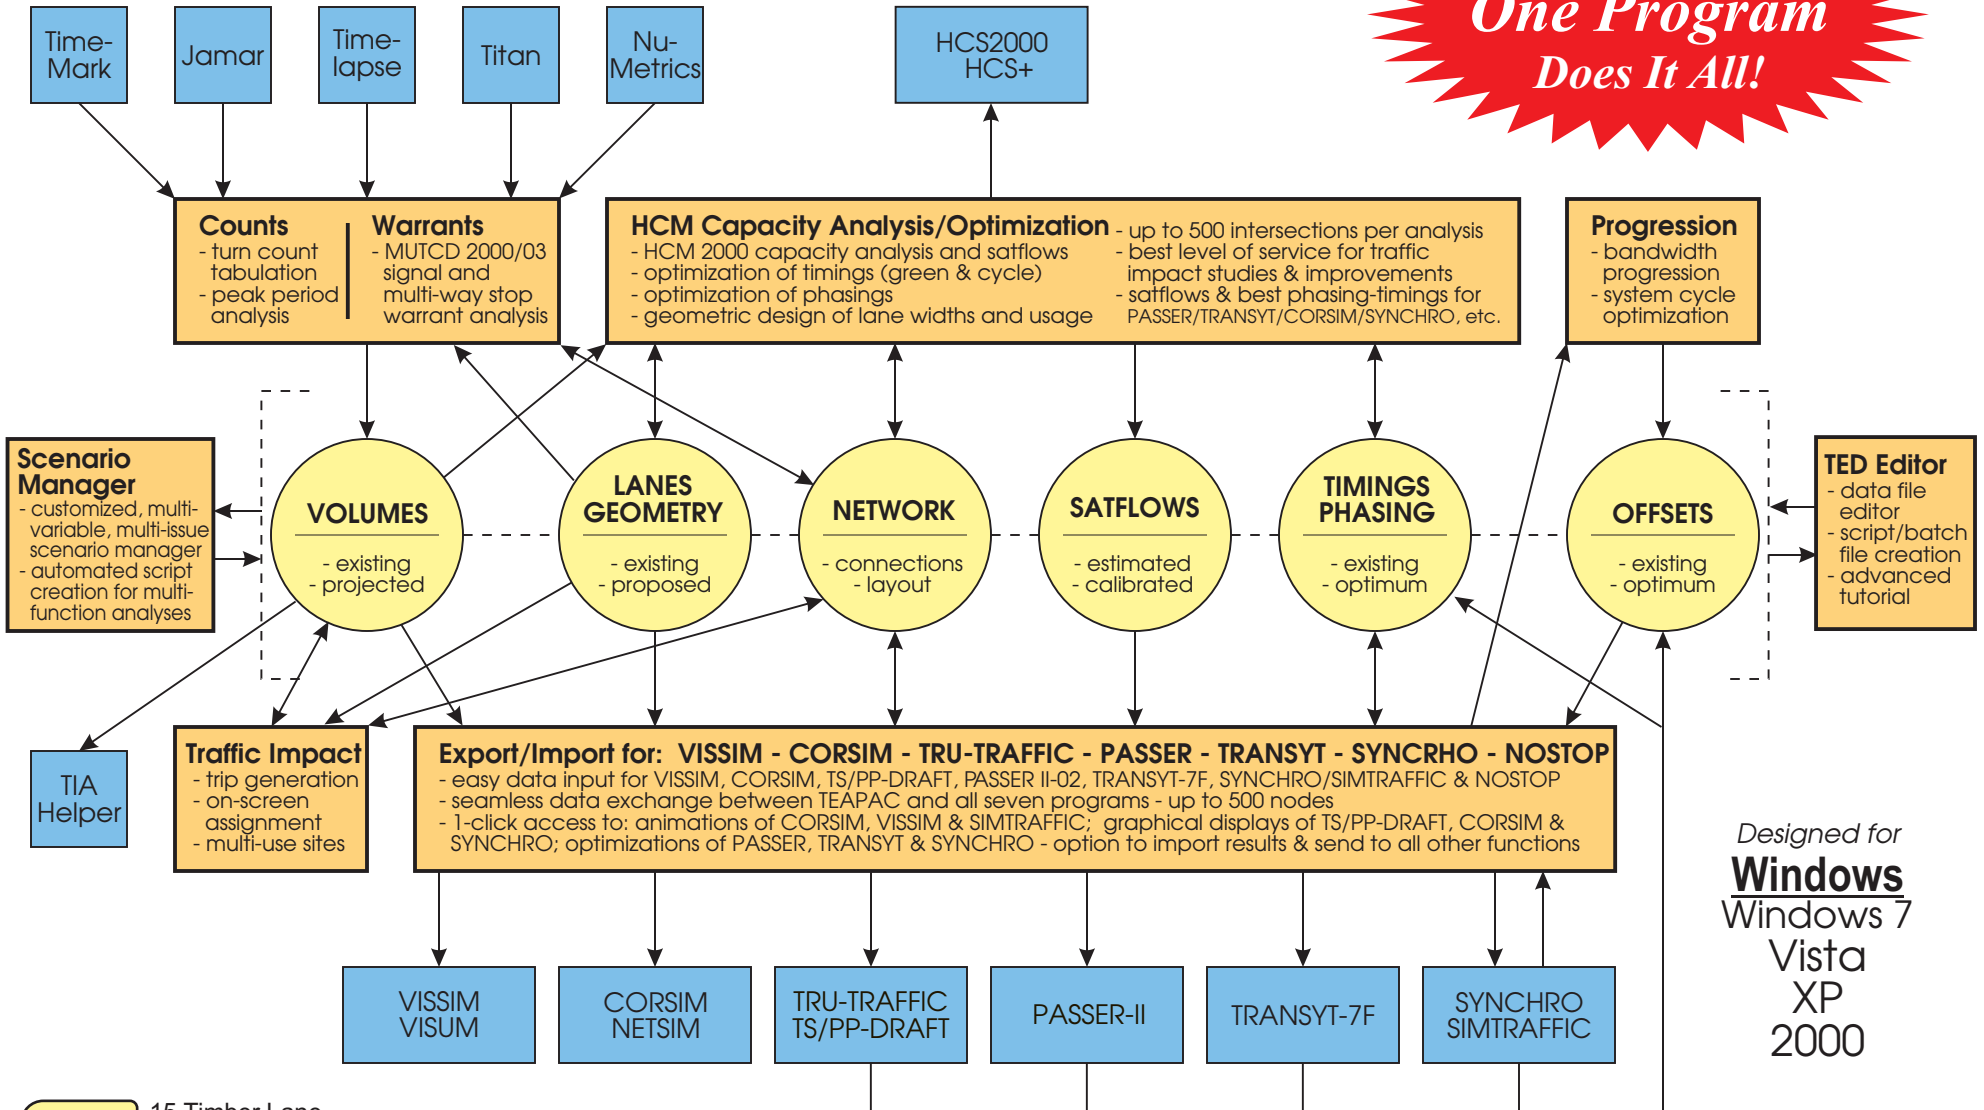

TEAPAC Complete

Integrated System of Traffic Software

Designed for
Windows
Windows 7
Vista
XP
2000

Strong Concepts
15 Timber Lane
Northbrook, Illinois
U.S.A. 60062-3715
www.StrongConcepts.com
info@StrongConcepts.com
(847) 564-0386 fax: 474-4486

"First in Integrated Traffic Software"
35 Years