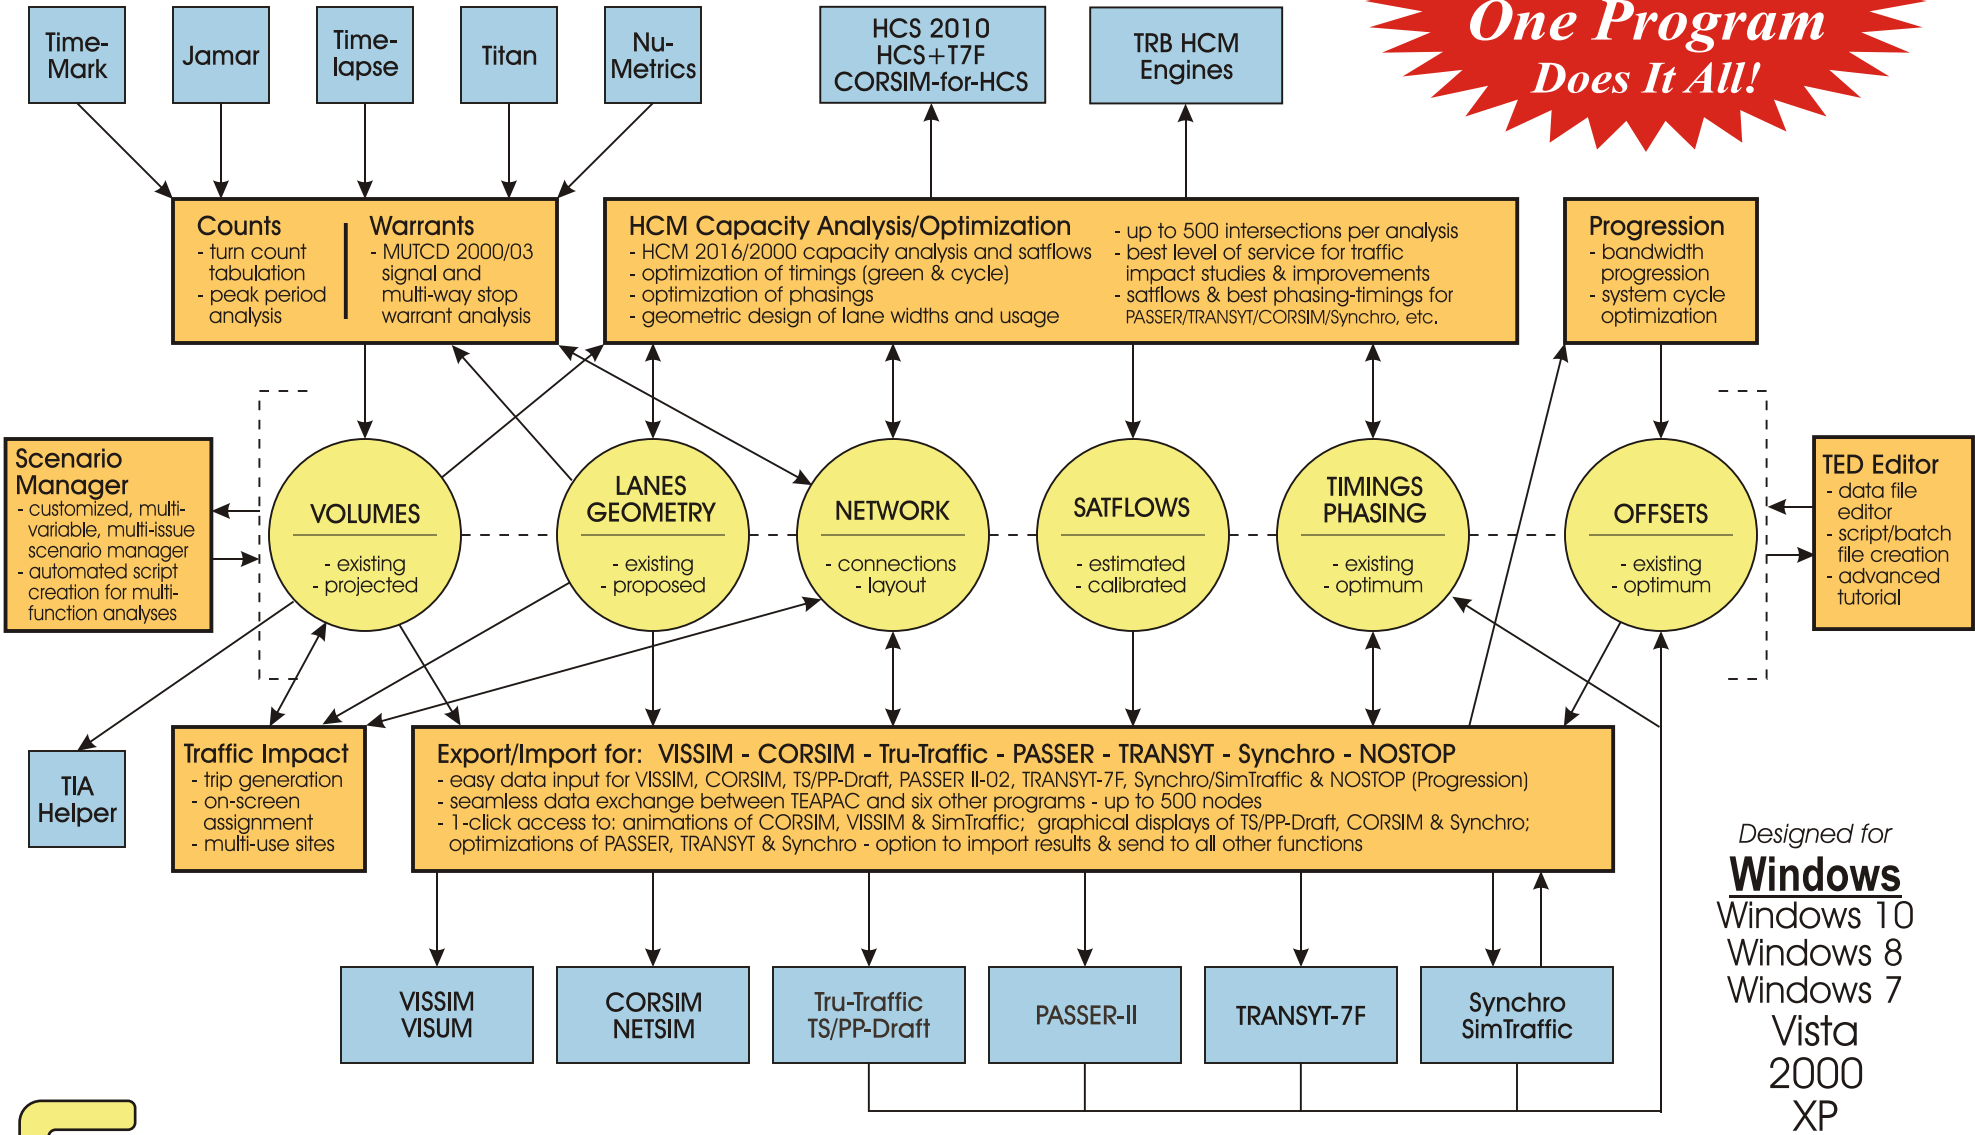

TEAPAC Complete

Integrated System of Traffic Software

with
HCM 2016 & 2000
One Program
Does It All!

Designed for
Windows
 Windows 10
 Windows 8
 Windows 7
 Vista
 2000
 XP